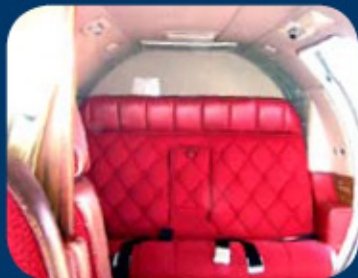

ENGINES & SPECS

TTAF:	2668.2	
Engines:	Garrett TPE 331-5-252M	
	<i>LEFT</i>	<i>RIGHT</i>
TSN:	2651.6	2146.0
TBO:	5000	5000
SMOH	2651.6	1896.1

AIR BEAR AVIATION INC

visit us at our website www.airbearaviation.com

Fort Lauderdale Executive Airport(KFXE) Fort Lauderdale, Florida 33309

Toll Free 1-866-924-7232 Office 954-202-7789 Fax 954-202-7793 email: info@airbearaviation.com